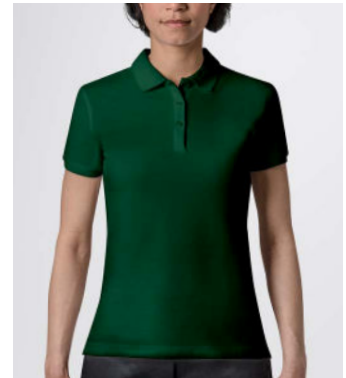

ScanParis Women's

Ladies polo shirt

Product code: 1021.57

Features

- Two buttons at front
- Side slits
- Neck line and shoulder seams moved forward

Composition of fabric

- 100% cotton

Available sizes

EU

S - M - L - XL

ScanParis Women's

Available colours

White

Yellow

Grey

Bottle Green

Navy

Red

Black

Blue